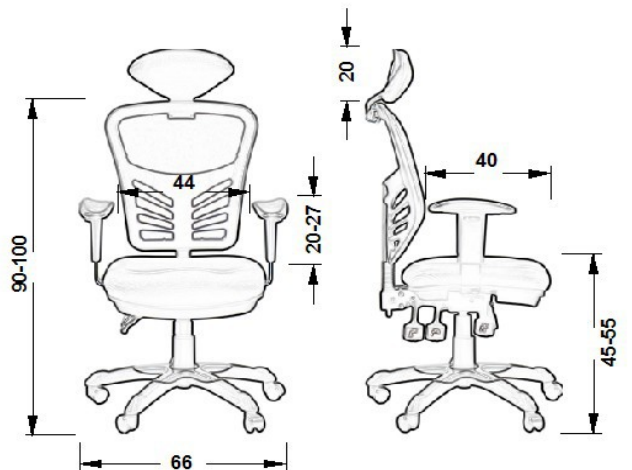

PRODUCT CARD

CHAIR HG-0001

BASIC FEATURES:

- independent backrest tilt angle, backrest height and seat tilt angle adjustment
- smooth seat height adjustment
- adjustable armrests with soft pads (polyurethane)
- high density sponge:
 - seat: T30 (30 kg/m³)
 - backrest: durable mesh
- stable nylon base with aluminum colour pad
- soft castors for hard floor